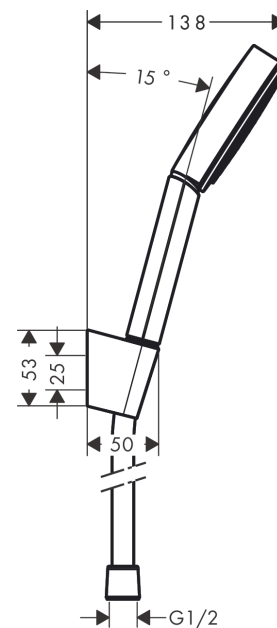

Pulsify S
Shower holder set 105 1jet with shower hose 125 cm
 Surfaces: **Matt Black** Article Number: **24301670**

Description

product features

- consists of: hand shower, shower holder, shower hose
- shower head size: 105 mm
- spray type: PowderRain
- maximum flow rate at 3 bar: 13,5 l/min
- minimum flow pressure: 1 bar
- wall supports of plastic

Technology

Design awards

reddot winner 2021

Product image

Scale drawing

Flowchart